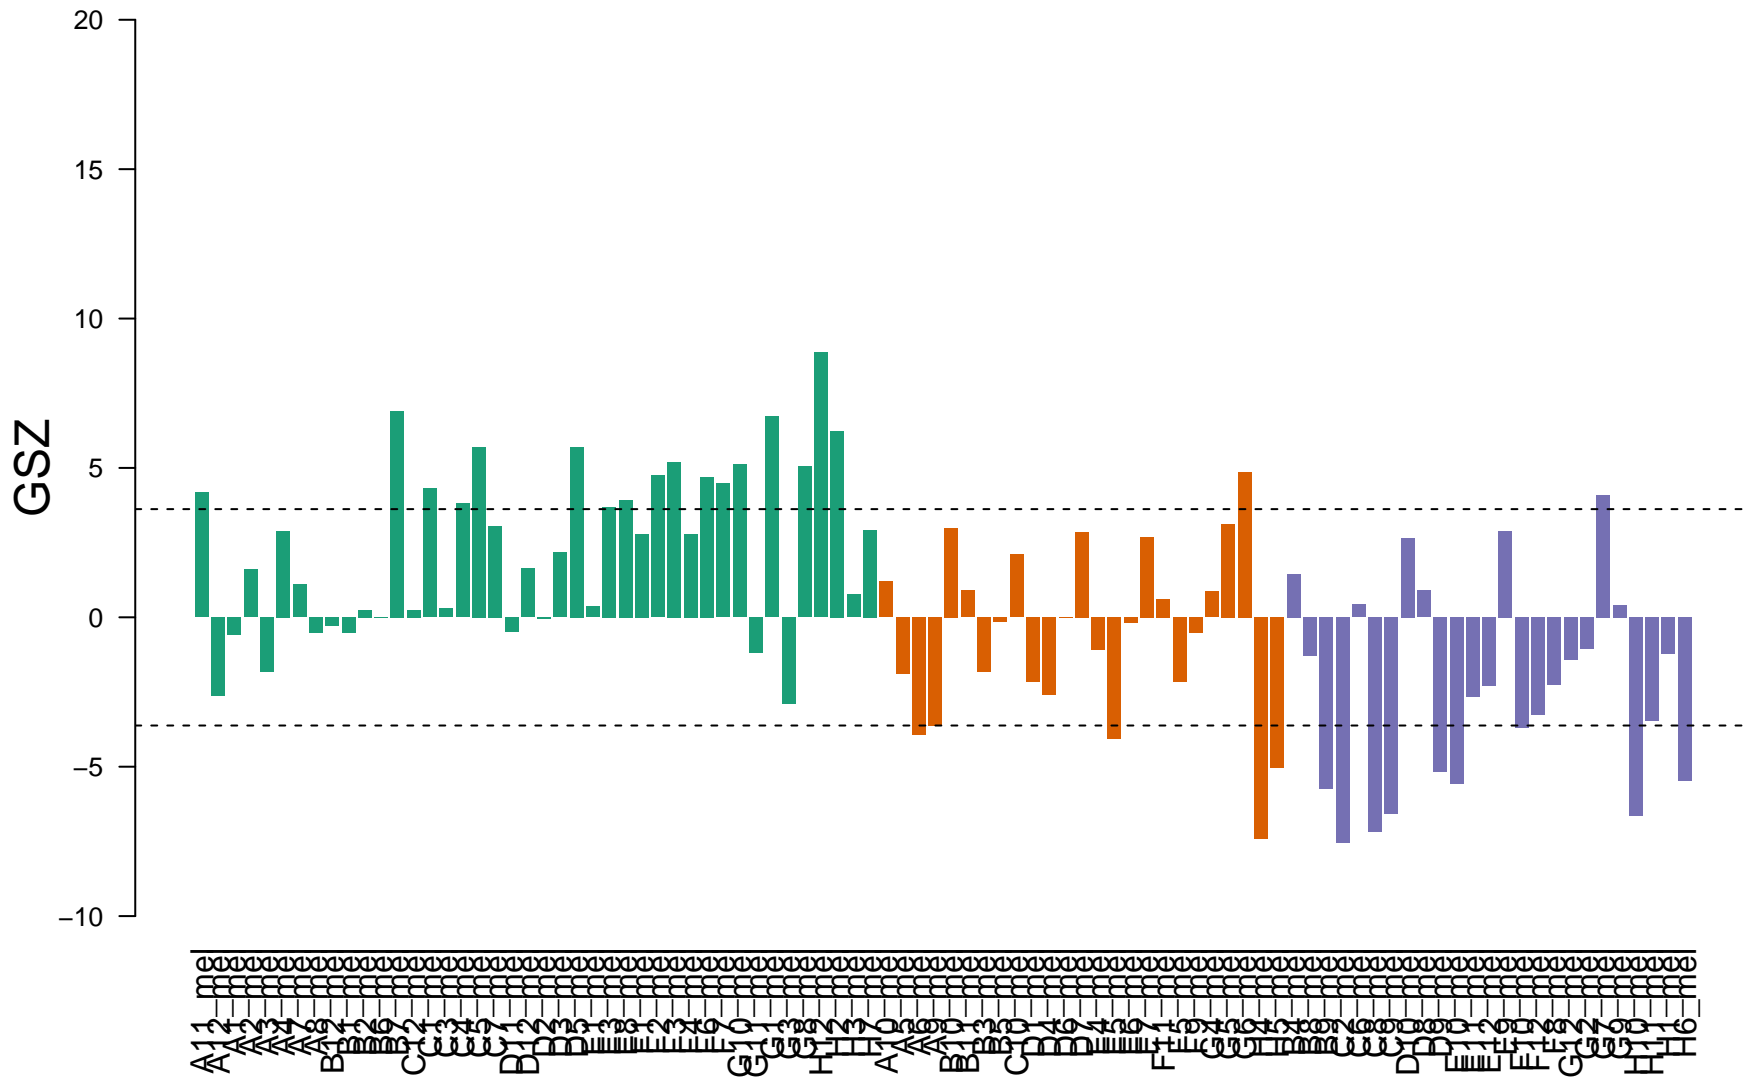

HOPP_Active_promoter

■ on
■ -
□ off